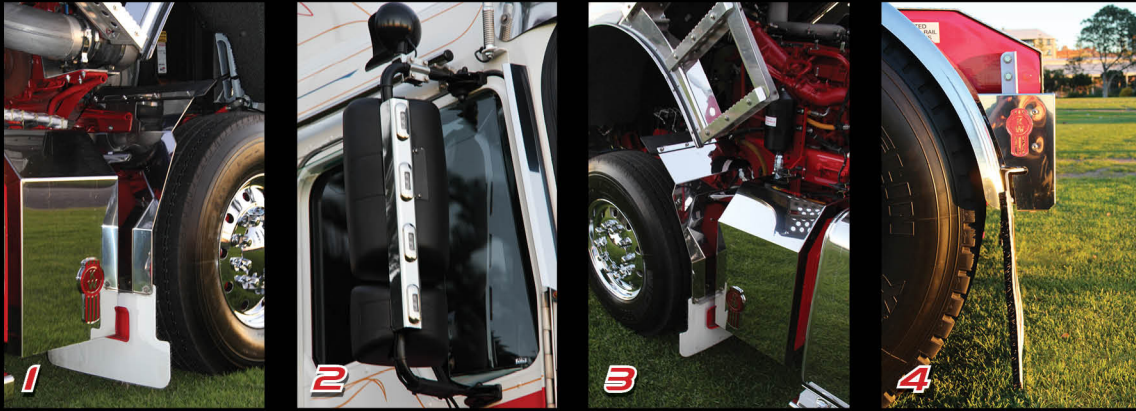

KENWORTH K200

1. Steer qtr guard & mudflap mod.
2. Mirror trims, Aero mirror, lighted
3. Battery box, s/steel wrapped, KW bug
4. Rear bumper end cap & rear mount
5. Swing plate, s/steel wrapped, lighted
6. Wing trims, lighted, parallel tops
7. Mudguards, smooth s/steel
8. Cab scuffs, s/steel, lighted
9. Deck plate, propeller plate polished
10. Headlight surround & lower grill lights
11. Step scuffs, s/steel
12. Tank trims, lighted
13. Headlight surround, s/steel trim
14. Roof lights, converted to white
15. Rear bumper