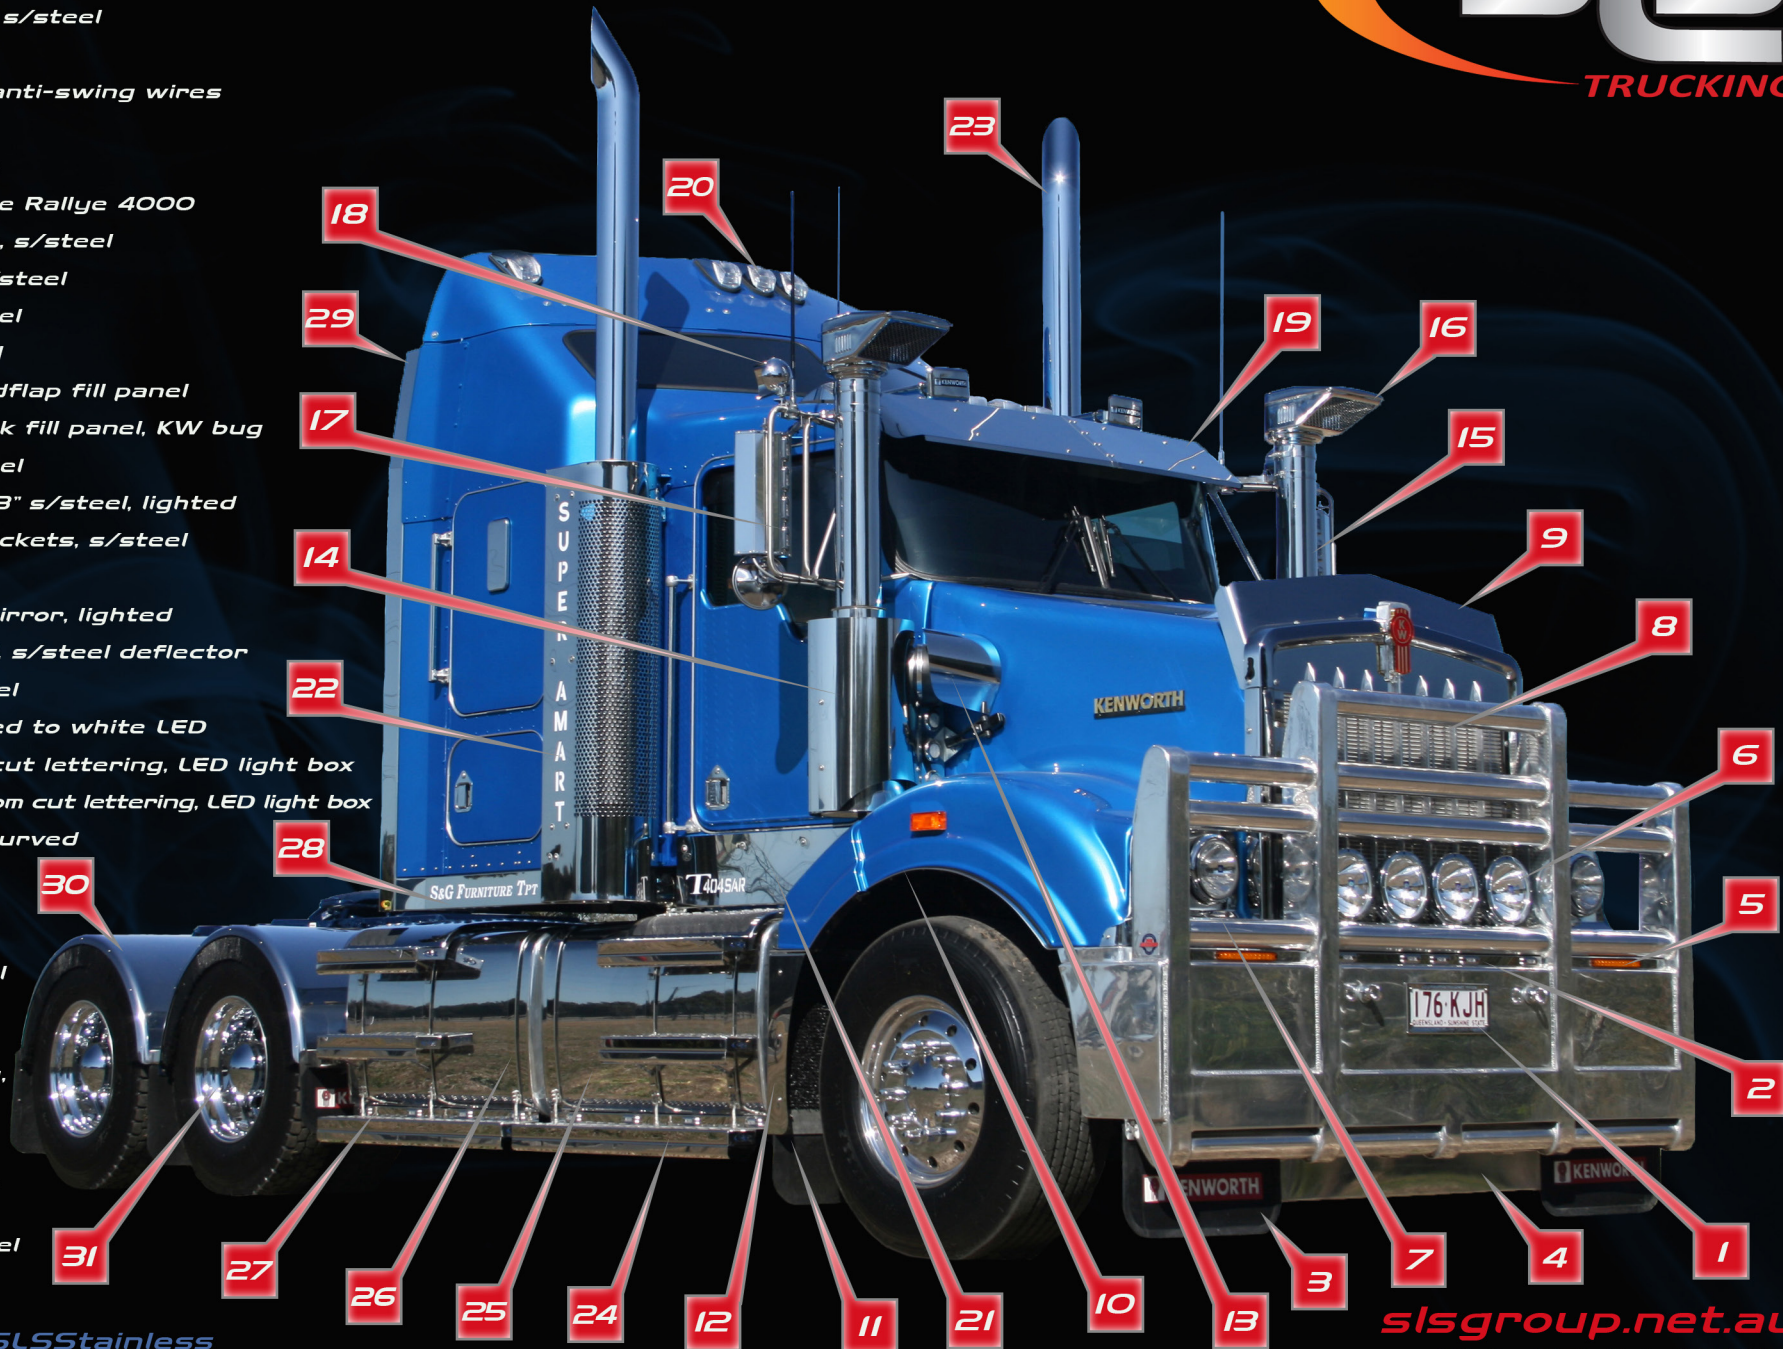

KENWORTH T404SAR

1. Number plate cover, s/steel
2. Bullbar lights
3. Bullbar mudflaps & anti-swing wires
4. Swing plate, s/steel
5. Bullbar blinkers, LED
6. Driving lights, chrome Rallye 4000
7. Headlight defenders, s/steel
8. Grill mesh & bars, s/steel
9. Bug deflector, s/steel
10. Steer flares, s/steel
11. Steer qtr guard mudflap fill panel
12. Steer qtr guard tank fill panel, KW bug
13. Elephant ears, s/steel
14. Air cleaner covers, 13" s/steel, lighted
15. A/C riser pipe & brackets, s/steel
16. Air rams, s/steel
17. Mirror trims, Moto mirror, lighted
18. Load lights, chromed, s/steel deflector
19. Drop visor, 14" s/steel
20. Roof lights, converted to white LED
21. Cab scuffs, custom cut lettering, LED light box
22. Exhaust shroud, custom cut lettering, LED light box
23. Exhaust stacks, 6" curved
24. Steps, s/steel, closed ends
25. Tank wraps, s/steel
26. Strap wraps, s/steel
27. Tank trims, lighted
28. Side bunk trims, custom cut lettering, LED light box
29. Wing trims, s/steel, enclosed back, lighted, parallel tops
30. Mudguards, centre mount, smooth s/steel
31. Chrome rims