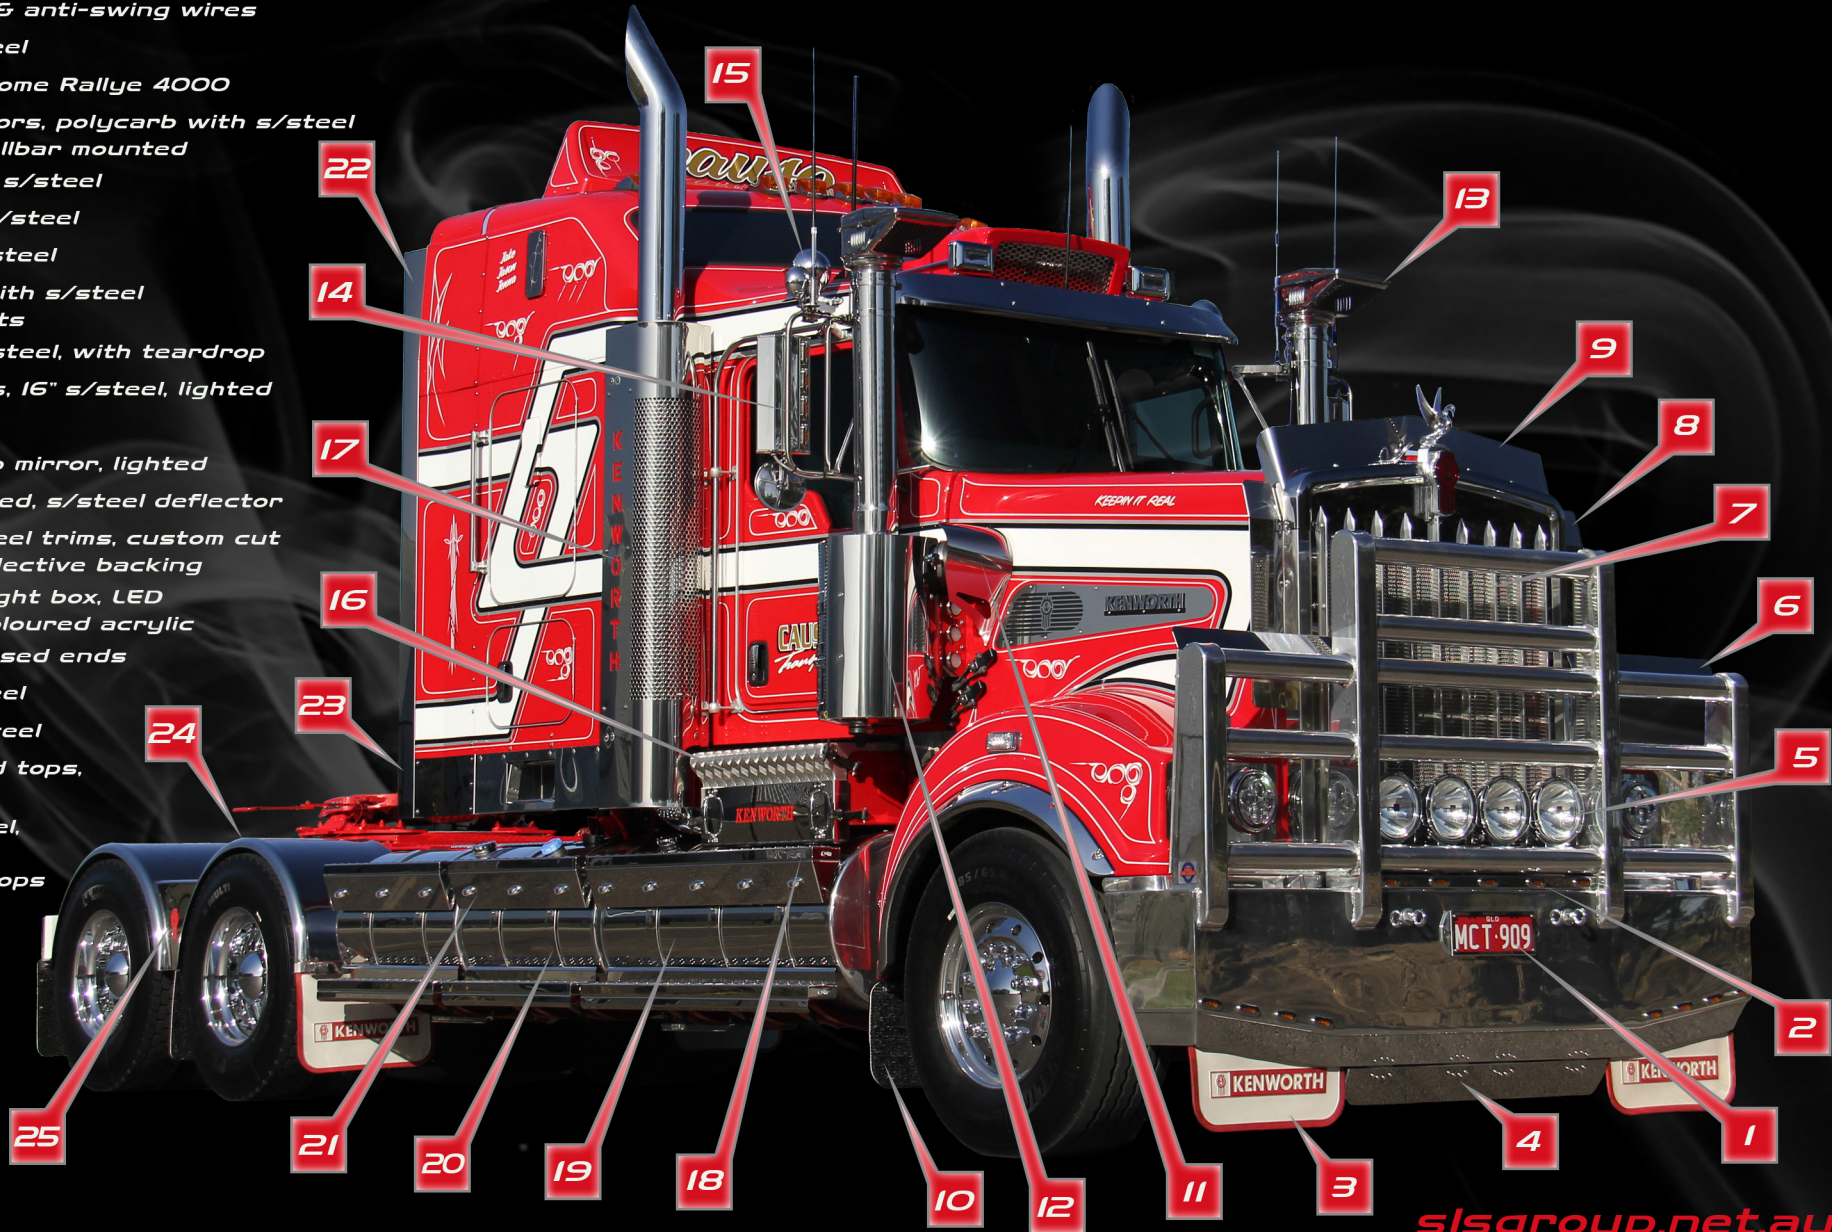

KENWORTH T909

1. Number plate cover, s/steel
2. Bullbar lights, lower cut in, upper s/steel trim
3. Bullbar mudflaps & anti-swing wires
4. Swing plate, s/steel
5. Driving lights, chrome Rallye 4000
6. Headlight protectors, polycarb with s/steel top deflectors, bullbar mounted
7. Grill mesh & bars, s/steel
8. Side deflectors, s/steel
9. Bug deflector, s/steel
10. Steer mudflaps with s/steel customised weights
11. Elephant ears, s/steel, with teardrop
12. Air cleaner covers, 16" s/steel, lighted
13. Air rams, s/steel
14. Mirror trims, Moto mirror, lighted
15. Load lights, chromed, s/steel deflector
16. Battery box, s/steel trims, custom cut lettering with reflective backing
17. Exhaust shroud light box, LED strip lighting & coloured acrylic
18. Steps, s/steel, closed ends
19. Tank wraps, s/steel
20. Strap wraps, s/steel
21. Tank trims, lighted tops, plain bottoms
22. Wing trims, s/steel, enclosed back, lighted, straight tops
23. Lower wing trims, s/steel
24. Mudguards, smooth s/steel, alloy lined
25. Mudguard infill panels, s/steel with KW bug